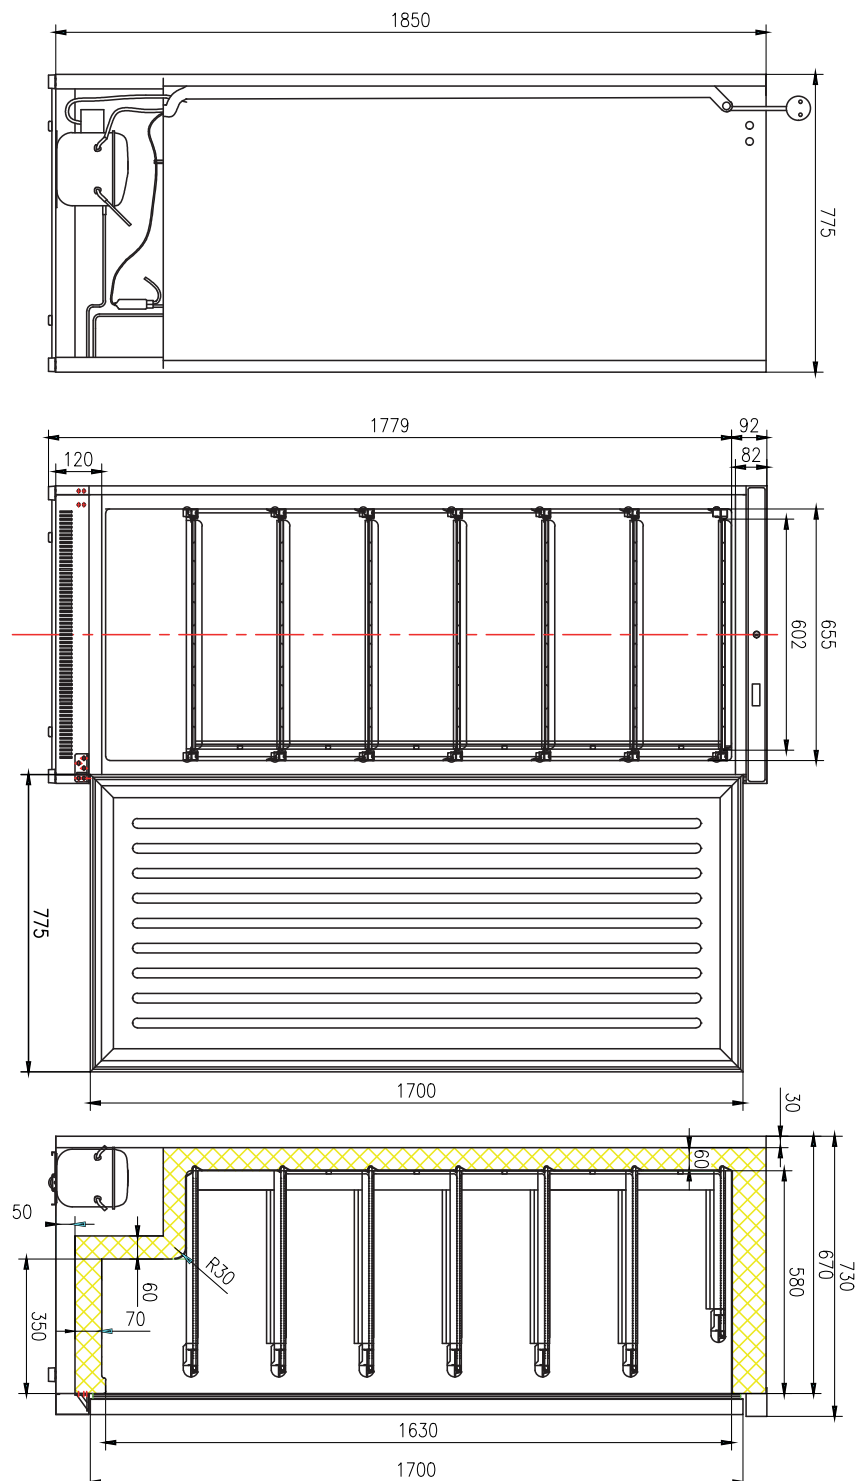

Technical data sheet

Technical drawing

Freezing cabinet 570 l, GN 2/1 white

Model

SAP Code

00018514